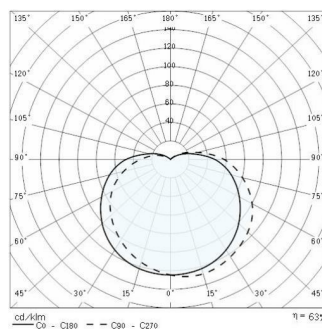

EKO+21

| | |
|------------------------------|--------------------------------|
| Part number | 302035 |
| Lampholder: | E27 |
| Light Source: | INCANDESCENT LAMPS (A60) |
| Wattage: | 1x60 W |
| Finish: | GR-20 / Metallic grey / Glossy |
| Insulation class: | I |
| Degree of protection: | IP66 |
| IK-J-xxIP: | IK07 2J xx5 |
| Optic: | SYMMETRIC EXTRA WIDE REFLECTOR |
| Ta MIN luminaire: | -30° |
| Ta MAX luminaire: | 25° |

Photometric data

Technical drawings